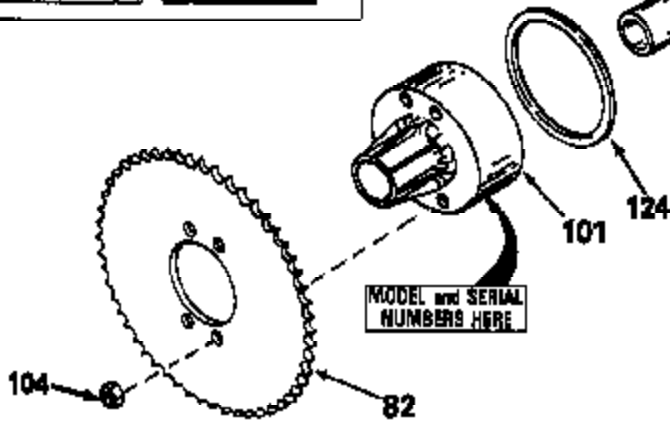

JOIST

SICHER IST DAS:
DAS ORIGINAL

47	48
47A	48A
47B	48B
47C	48C
47D	48D
47E	48E
47H	48H
47L	48L

47M	48M
47P	48P
47R	48R
47V	48V
47W	48W
47X	48X